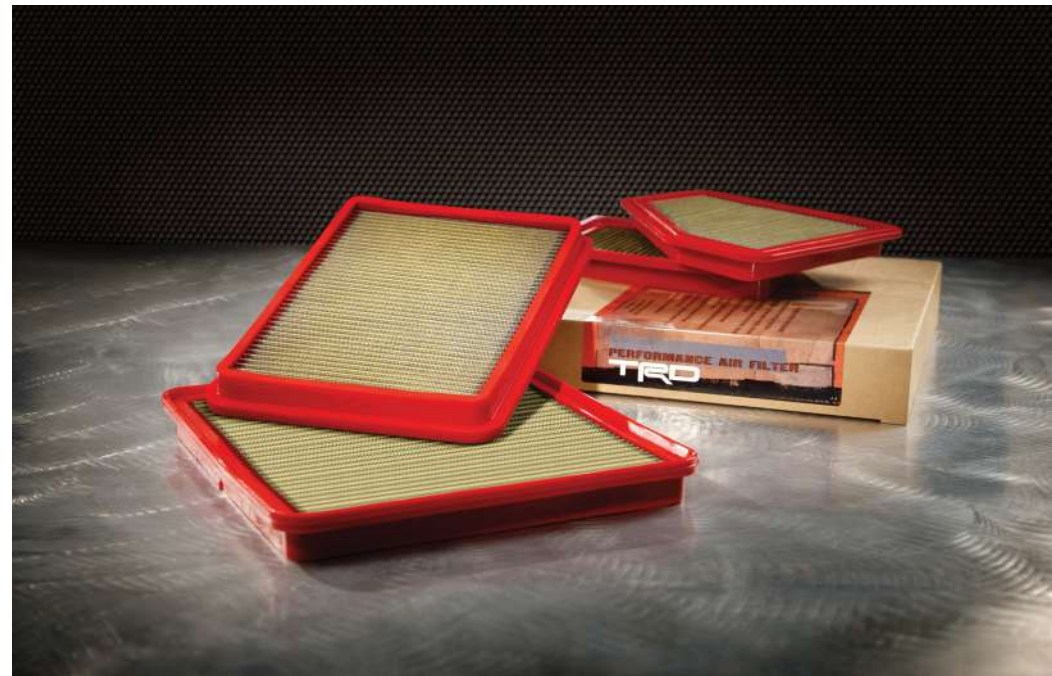

TRD Air Filter

For exceptional engine protection and performance, the TRD performance air filter offers superb filtration and enhanced airflow.

- Four-ply filter element features durable, epoxy-coated mesh enclosure and elastomeric seal to help optimize precise, leak-free fit.