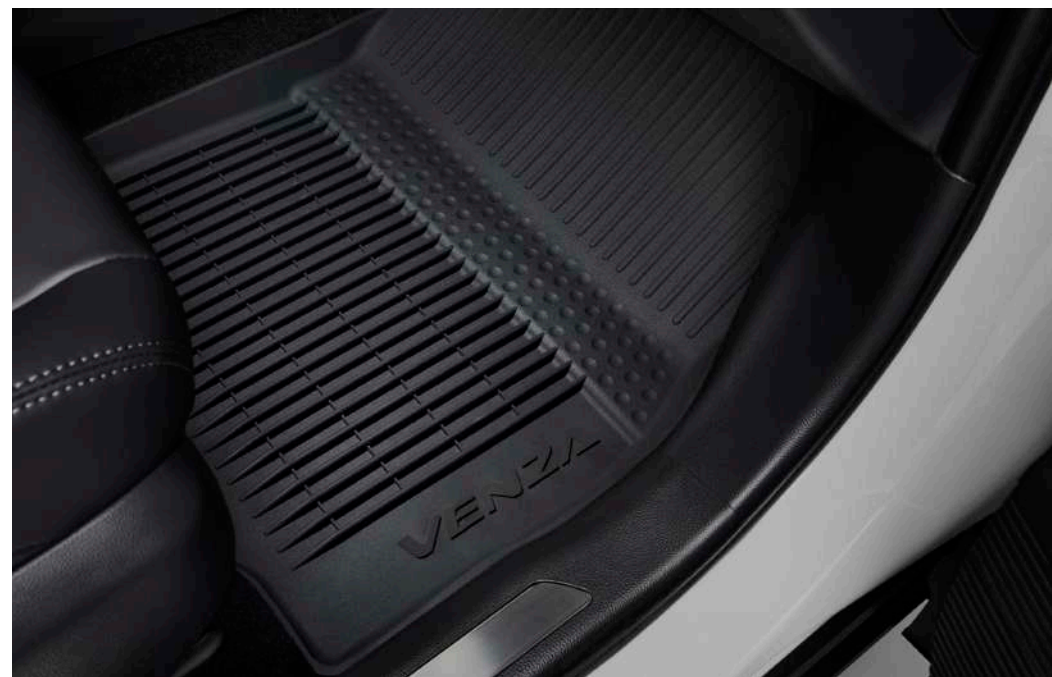

All-Weather Floor Liners⁵

Engineered to precisely fit your vehicle, all-weather floor liners are made from durable, flexible, weather-resistant material that cleans easily.

- Precise injection molding uses Toyota's original vehicle design data for a perfect fit
- Includes two front liners and one rear liner
- Liners feature ribbed channels to better hold moisture and a stylish vehicle logo
- Skid-resistant backing and driver-side quarter-turn fasteners help keep the liners in place